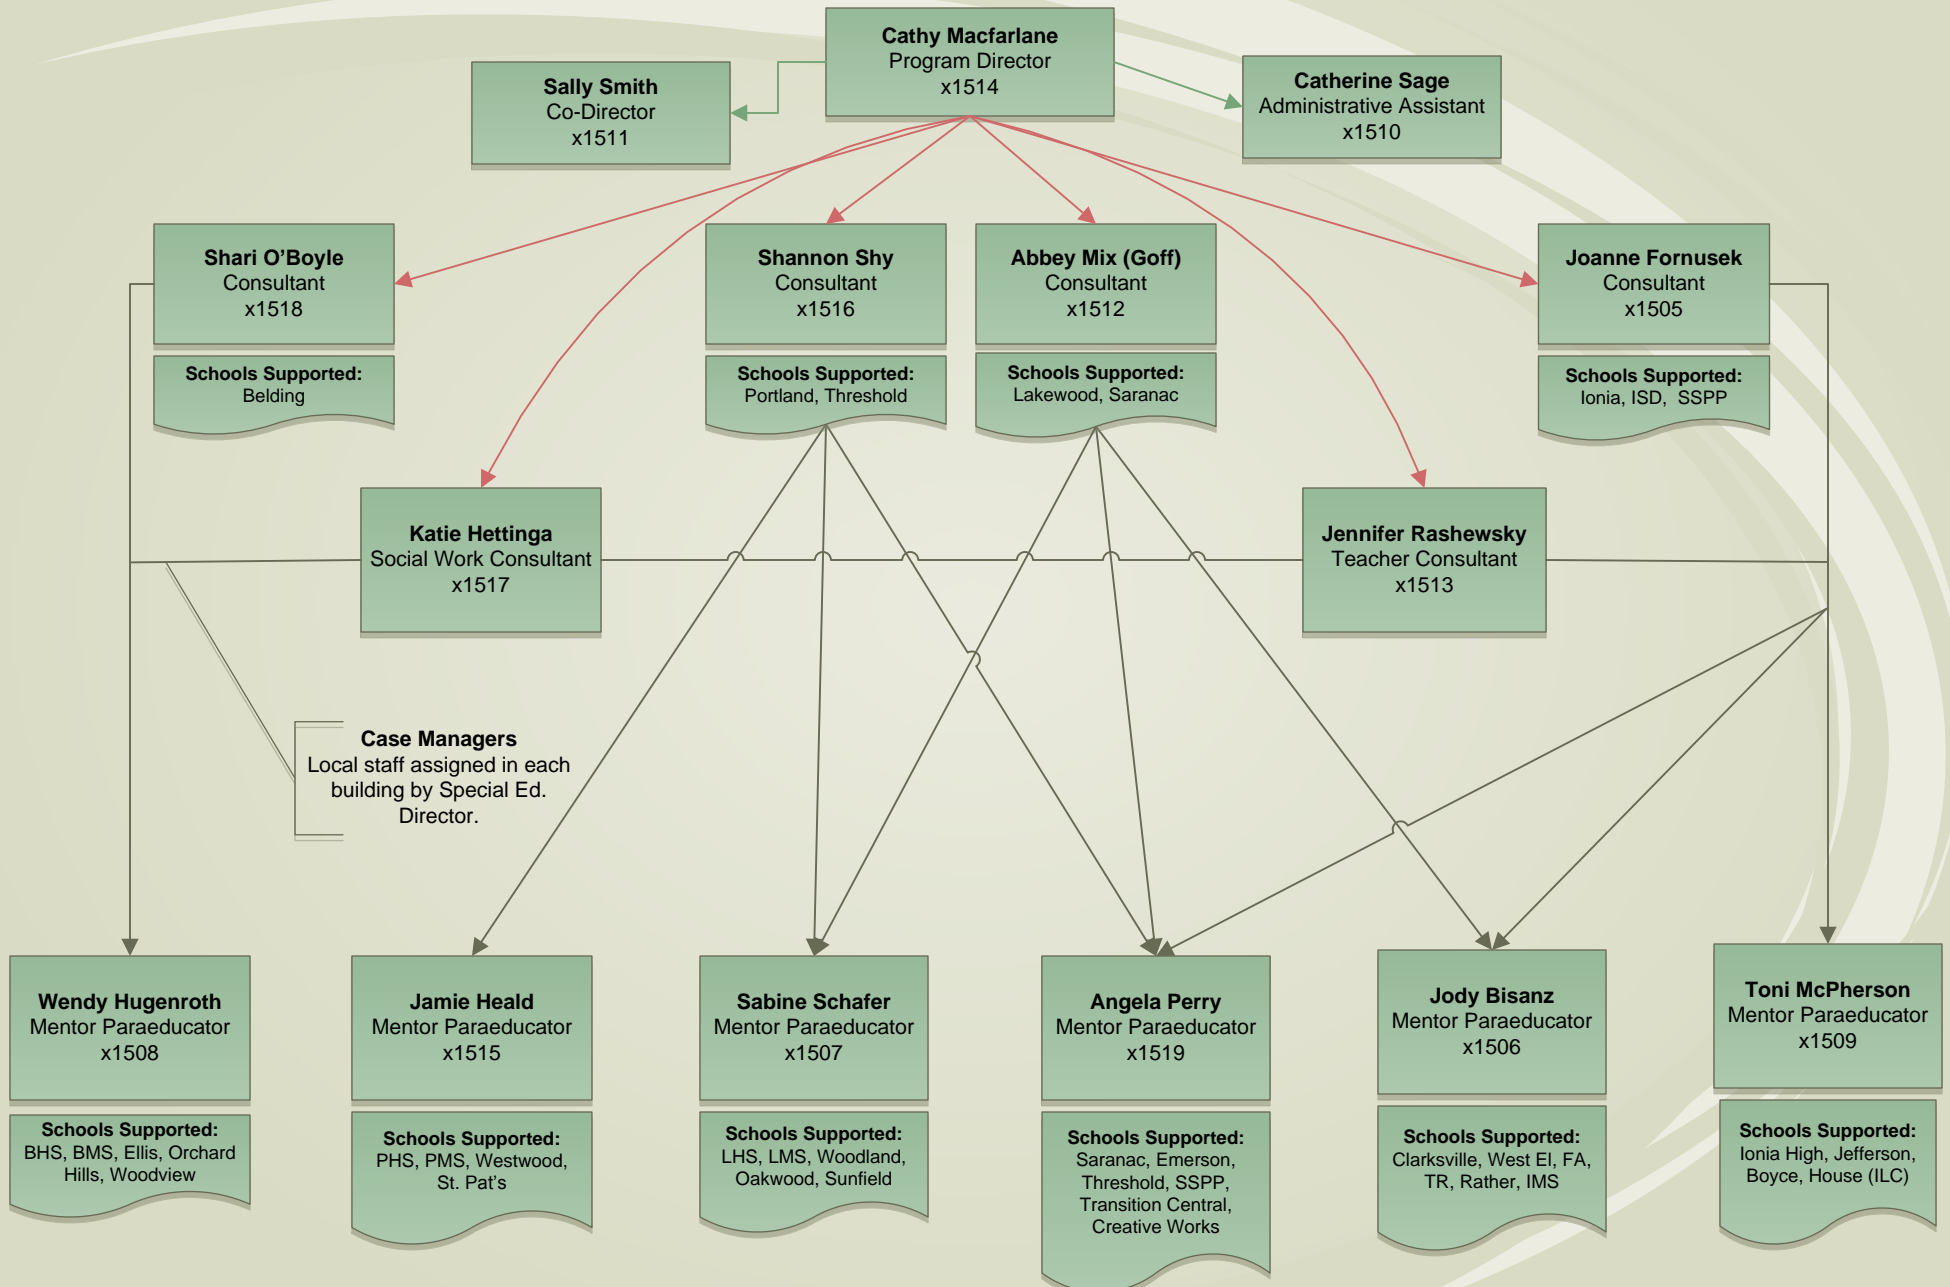

# ICISD Autism Spectrum Disorders Program

2009-10

Mentor Paraeducators Assigned to Individual Paraeducators & Students